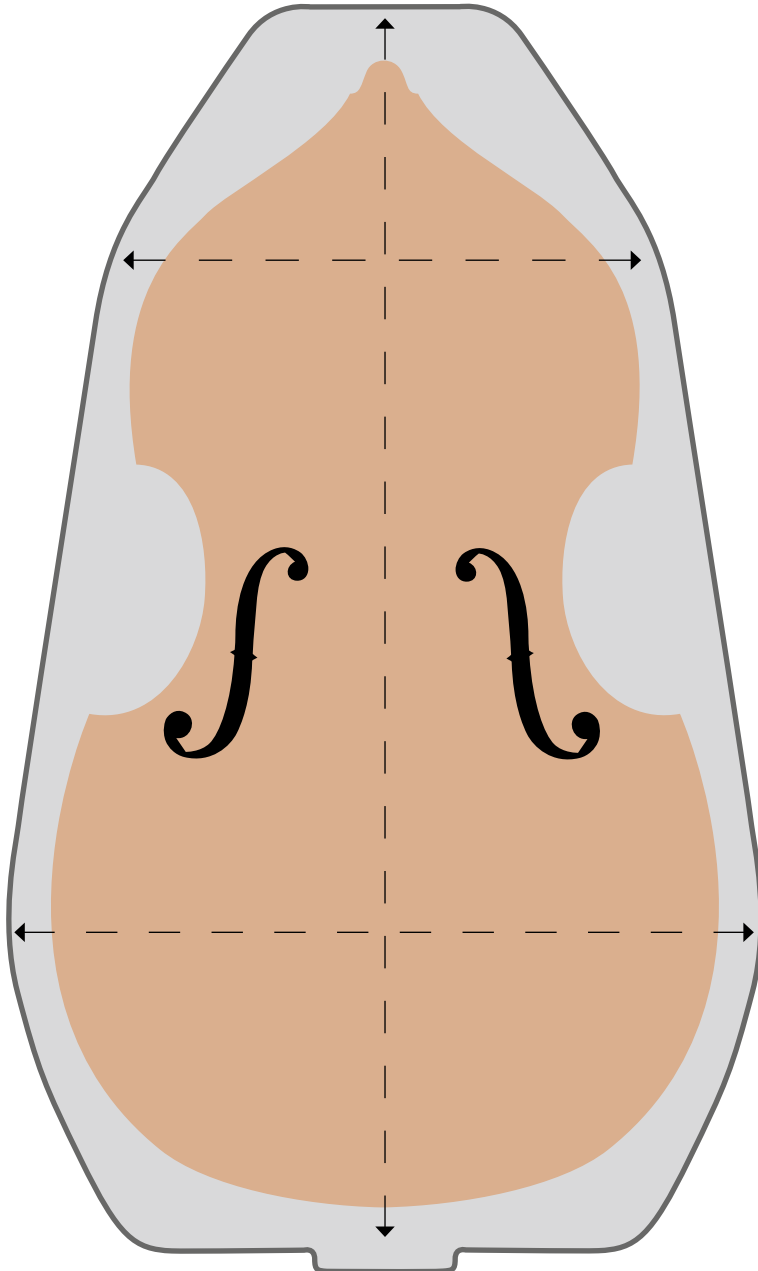

## FOR DOUBLE BASS

### WITH REMOVABLE NECK

##### *inner dimensions:*

length	127 cm
upper width	60 cm
lower width	76 cm
height	33 cm

##### *external dimensions:*

length	133 cm
width	81 cm
height	37 cm
with neck case	48 cm

empty weight 16 kgs