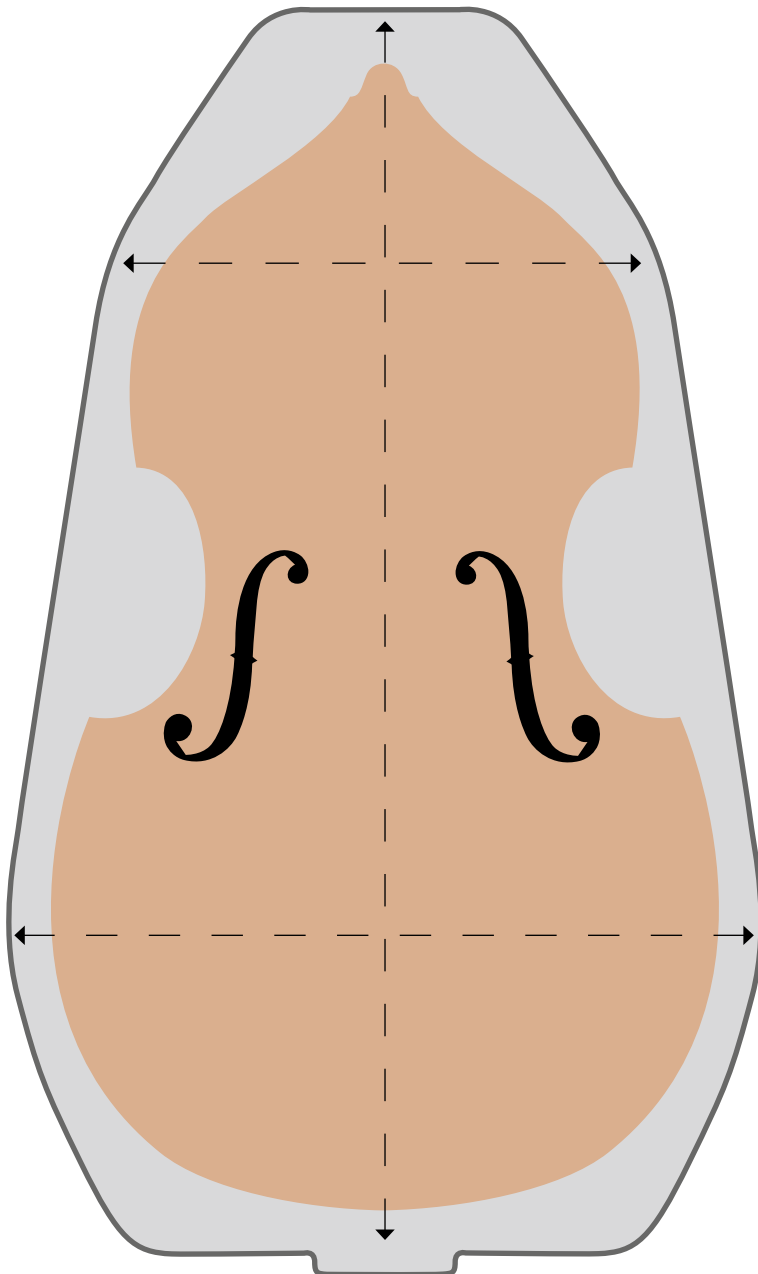

## FOR DOUBLE BASS

### WITH REMOVABLE NECK

##### *inner dimensions:*

length	127 cm
upper width	60 cm
lower width	76 cm
height	33 cm

##### *external dimensions:*

length	133 cm
width	81 cm
height	37 cm
with neck case	48 cm

empty weight 14 kgs